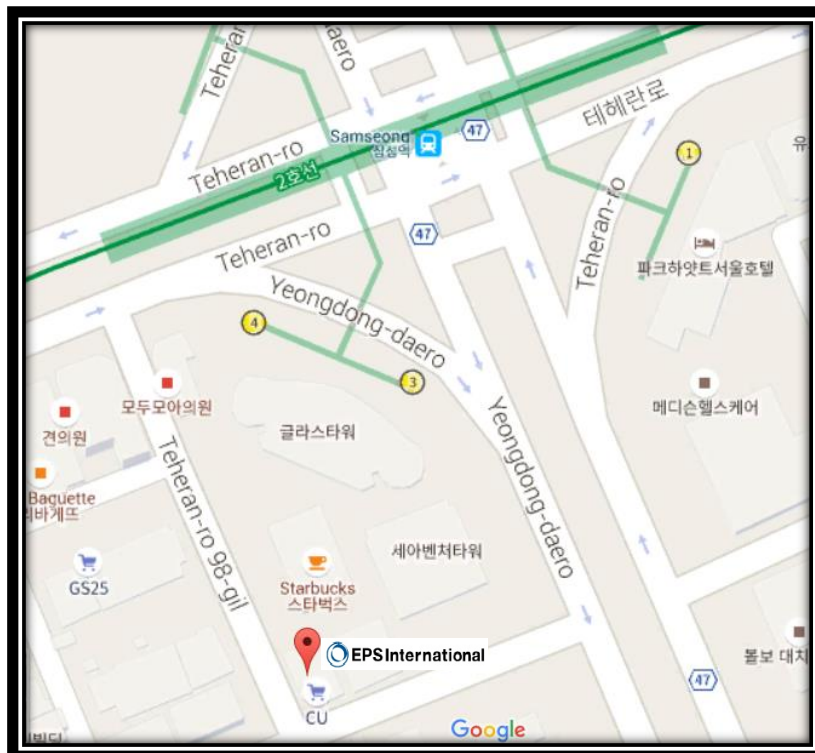

Korea : Seoul

Address in English:

13 Fl., Songgang Bldg., 15, Teheran-ro 98-gil, Gangnam-gu, Seoul 06181, South Korea

Address in Local Language:

서울특별시 강남구 테헤란로 98 길 15, 송강빌딩 13 층

MAP:

Google Map : <http://maps.google.com/maps?q=37.507277,127.062755>

How to get there:

From the airport, this is recommended that you take the limo bus from the airport to the office. The limo bus equips with 25 adjustable seats which is very convenient and economical to commute. The bus interval time is approx 15 to 20 min. For further details please click the link below. Our office is located near to the area calls COEX or CALT with a very short walking distance.

<https://www.iccoex.com/eng/company/map/bus.do>

The nearest subway is **Samseong Station**. Take exit number 4 and walks toward the Teheran-ro 98 gil. Road.

The building is approx 50 meter to Starbucks and has a coffee shop calls “coffee Smiths” at the down stair.